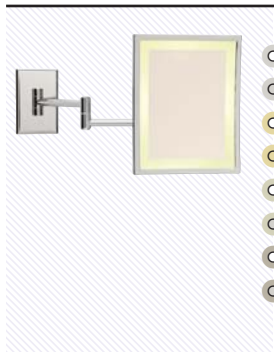

SQUARE LM BD

3x

FINISH	CASING COLOR	REFERENCE	3X	5X	3 OPT.	7 OPT.
Polished Chrome	Ivory	SQU-13C1-110U	$1,197	-	-	-
Polished Chrome	Silver	SQU-13C1-111U	$1,244	-	-	-
Polished Gold	Ivory	SQU-13C1-210U	$1,318	-	-	-
Polished Gold	Golden	SQU-13C1-212U	$1,359	-	-	-
Polished Nickel	Ivory	SQU-13C1-310U	$1,197	-	-	-
Polished Nickel	Silver	SQU-13C1-311U	$1,244	-	-	-
Titanium/Satin Nickel	Ivory	SQU-13C1-320U	$1,318	-	-	-
Titanium/Satin Nickel	Silver	SQU-13C1-321U	$1,359	-	-	-

▷ Double arm ▷ Total extension 18" from the wall ▷ Direct wiring