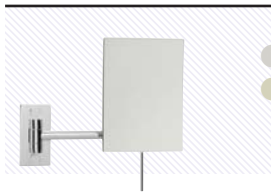

▷ Vertical bar ▷ Height adjustment on 13 1/2"

6 DESIGNS

□ "SQUARE" NON-ELECTRIC WALL MOUNTED MIRRORS DIMENSION 7" X 5"

SQUARE 18X13 BS

3x

FINISH	CASING COLOR	REFERENCE	3X	5X	3 OPT.	7 OPT.
● Polished Chrome	-	SQU1813-BS-109	\$866	-	-	-
● Brushed Nickel	-	SQU1813-BS-339	\$866	-	-	-