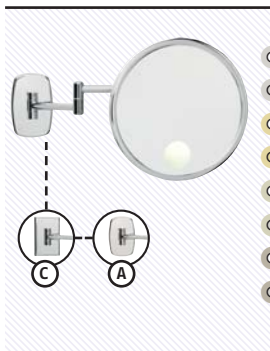

INFINI 24

3x 5x 3E 7E

FINISH	CASING COLOR	REFERENCE	3X	5X	3 OPT.	7 OPT.
○ Polished Chrome	Ivory	A24-13A1-110U	$980	$980	$1,685	$1,797
○ Polished Chrome	Silver	A24-13A1-111U	$1,092	$1,092	$1,836	$1,951
○ Polished Gold	Ivory	A24-13A1-210U	$1,102	$1,102	$1,806	$1,913
○ Polished Gold	Golden	A24-13A1-212U	$1,192	$1,192	$1,962	$2,069
○ Polished Nickel	Ivory	A24-13A1-310U	$980	$980	$1,685	$1,797
○ Polished Nickel	Charcoal	A24-13A1-313U	$1,092	$1,092	$1,836	$1,951
○ Titanium/Satin Nickel	Ivory	A24-13A1-320U	$1,102	$1,102	$1,806	$1,913
○ Titanium/Satin Nickel	Charcoal	A24-13A1-323U	$1,192	$1,192	$1,962	$2,069

▷ Double arm ▷ Total extension 18" from the wall ▷ Direct wiring ▷ Wall plate options : rectangle [C] / Oblong [A]