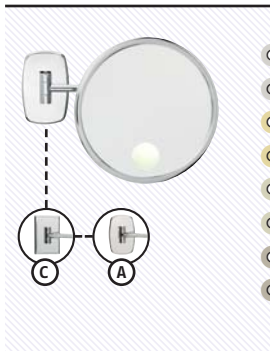

REFLET 24

3x 5x 3E 7E

FINISH	CASING COLOR	REFERENCE	3X	5X	3 OPT.	7 OPT.
○ Polished Chrome	Ivory	A24-12A1-110U	$877	$877	$1,537	$1,652
○ Polished Chrome	Silver	A24-12A1-111U	$905	$905	$1,692	$1,803
○ Polished Gold	Ivory	A24-12A1-210U	$920	$920	$1,657	$1,765
○ Polished Gold	Golden	A24-12A1-212U	$998	$998	$1,760	$1,915
○ Polished Nickel	Ivory	A24-12A1-310U	$877	$877	$1,537	$1,652
○ Polished Nickel	Charcoal	A24-12A1-313U	$905	$905	$1,692	$1,803
○ Titanium/Satin Nickel	Ivory	A24-12A1-320U	$920	$920	$1,657	$1,765
○ Titanium/Satin Nickel	Charcoal	A24-12A1-323U	$998	$998	$1,760	$1,915

▷ Single arm ▷ Total extension 11 1/2" from the wall ▷ Direct wiring ▷ Wall plate options : rectangle [C] / Oblong [A]