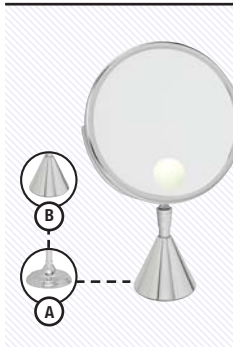

PETITE ELEGANCE 24

3x 5x 3^{1/2}x 7^{1/2}x

FINISH	CASING COLOR	REFERENCE	3X	5X	3 OPT.	7 OPT.
○ Polished Chrome	Ivory	A24-21B1-110U	$1,041	$1,041	$1,710	$1,817
○ Polished Chrome	Silver	A24-21B1-111U	$1,180	$1,180	$1,863	$1,973
○ Polished Gold	Ivory	A24-21B1-210U	$1,122	$1,122	$1,806	$1,913
○ Polished Gold	Golden	A24-21B1-212U	$1,210	$1,210	$1,962	$2,071
○ Polished Nickel	Ivory	A24-21B1-310U	$1,041	$1,041	$1,710	$1,817
○ Polished Nickel	Charcoal	A24-21B1-313U	$1,180	$1,180	$1,863	$1,973
○ Titanium/Satin Nickel	Ivory	A24-21B1-320U	$1,122	$1,122	$1,806	$1,913
○ Titanium/Satin Nickel	Charcoal	A24-21B1-323U	$1,210	$1,210	$1,962	$2,071

▷ Short stand on tulip foot [A] or cone-shaped foot [B] ▷ Power cord