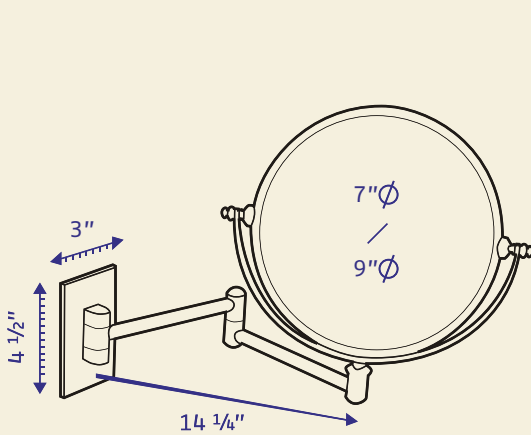

+ ARPIN

REVERSIBLE NON-ELECTRIC WALL MOUNTED MIRROR

ÉLYSÉE

7" DIAMETER

FINISH	CASING COLOR	REFERENCE	7X	9X
● Polished Chrome	-	ELY18-2BD-CH	$983	$915
● Polished Gold	-	ELY18-2BD-GO	$1,050	$1,086

9" DIAMETER

FINISH	CASING COLOR	REFERENCE	4X	7X
● Polished Chrome	-	ELY23-2BD-CH	$1,086	$1,112
● Polished Gold	-	ELY23-2BD-GO	$1,135	$1,161

▷ Double arm ▷ Total extension 14 1/4" from the wall

REVERSIBLE NON-ELECTRIC FREE STANDING MIRROR

PASSY

7" DIAMETER

FINISH	CASING COLOR	REFERENCE	7X	9X
● Polished Chrome	-	PAS18-2TP-CH	$600	$626
● Polished Gold	-	PAS18-2TP-GO	$645	$673

9" DIAMETER

FINISH	CASING COLOR	REFERENCE	4X	7X
● Polished Chrome	-	PAS23-2TP-CH	$688	$713
● Polished Gold	-	PAS23-2TP-GO	$720	$746