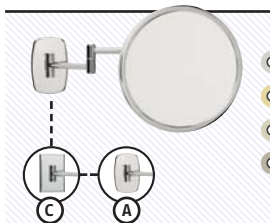

INFINI 24

3x 5x 3E 7E

FINISH	CASING COLOR	REFERENCE	3X	5X	3 OPT.	7 OPT.
○ Polished Chrome	Ivory	A24-13A0-110	$860	$860	$1,460	$1,570
● Polished Gold	Ivory	A24-13A0-210	$986	$986	$1,584	$1,691
○ Polished Nickel	Ivory	A24-13A0-310	$860	$860	$1,460	$1,570
● Titanium/Satin Nickel	Ivory	A24-13A0-320	$986	$986	$1,584	$1,691

▷ Double arm ▷ Total extension 18" from the wall ▷ Wall plate options : rectangle [C] / Oblong [A]