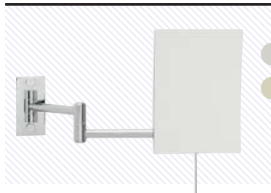

SQUARE 18X13 BD

3x

FINISH	CASING COLOR	REFERENCE	3X	5X	3 OPT.	7 OPT.
● Polished Chrome	-	SQU1813-BD-109	$1,017	-	-	-
● Brushed Nickel	-	SQU1813-BD-339	$1,017	-	-	-

▷ Double arm ▷ Total extension 18" from the wall

□ "SQUARE" NON-ELECTRIC FREE STANDING MIRRORS

SQUARE 18X13 AP

3x