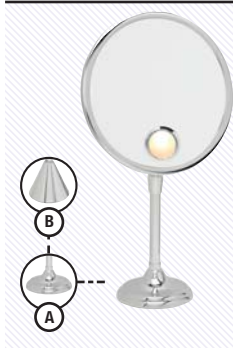

▷ Vertical bar ▷ Height adjustment on 13 1/2" ▷ Power cord

3 RÉTROS

"SPOT" LIGHTED FREE STANDING MIRRORS 9 1/2" DIAMETER Incandescent bulb 25W

ELEGANCE 24

3x 5x 3^{1/2}x 7^{1/2}x

FINISH	CASING COLOR	REFERENCE	3X	5X	3 OPT.	7 OPT.
○ Polished Chrome	Ivory	A24-20A1-110U	\$1,129	\$1,129	\$1,792	\$1,899
○ Polished Chrome	Silver	A24-20A1-111U	\$1,280	\$1,280	\$1,948	\$2,055
○ Polished Gold	Ivory	A24-20A1-210U	\$1,228	\$1,228	\$1,891	\$1,997
○ Polished Gold	Golden	A24-20A1-212U	\$1,310	\$1,310	\$2,039	\$2,151
○ Polished Nickel	Ivory	A24-20A1-310U	\$1,129	\$1,129	\$1,792	\$1,899
○ Polished Nickel	Charcoal	A24-20A1-313U	\$1,280	\$1,280	\$1,948	\$2,055
○ Titanium/Satin Nickel	Ivory	A24-20A1-320U	\$1,228	\$1,228	\$1,891	\$1,997
○ Titanium/Satin Nickel	Charcoal	A24-20A1-323U	\$1,310	\$1,310	\$2,039	\$2,151