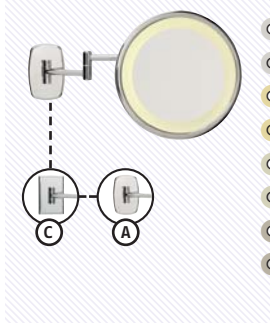

INFINI C 24

3x 5x 3E 7E

FINISH	CASING COLOR	REFERENCE	3X	5X	3 OPT.	7 OPT.
○ Polished Chrome	White	T24-13A1-110U	$1,233	$1,233	$1,893	$1,997
○ Polished Chrome	Silver	T24-13A1-111U	$1,282	$1,282	$1,929	$2,039
○ Polished Gold	White	T24-13A1-210U	$1,356	$1,356	$2,008	$2,118
○ Polished Gold	Golden	T24-13A1-212U	$1,400	$1,400	$2,055	$2,162
○ Polished Nickel	White	T24-13A1-310U	$1,233	$1,233	$1,893	$1,997
○ Polished Nickel	Silver	T24-13A1-311U	$1,282	$1,282	$1,929	$2,039
○ Titanium/Satin Nickel	White	T24-13A1-320U	$1,356	$1,356	$2,008	$2,118
○ Titanium/Satin Nickel	Silver	T24-13A1-321U	$1,400	$1,400	$2,055	$2,162

▷ Double arm ▷ Total extension 18" from the wall ▷ Direct wiring
▷ Wall plate options : rectangle [C] / Oblong [A]