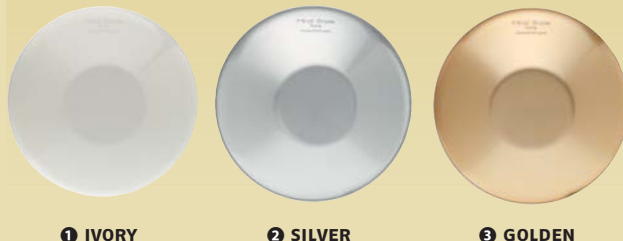

OPTIONS

❗ PLEASE ADVISE OF THE WALL PLATE OPTION IN YOUR PURCHASE ORDER

▶ A CUSTOM FINISH IS AVAILABLE ON REQUEST AT \$300

1 FOOT OPTIONS

A TULIP FOOT

B CONED-SHAPED FOOT

C GLASS BASE

2 WALL PLATE OPTIONS

A OBLONG

C RECTANGLE

3 CASING COLORS OPTIONS

1 IVORY

2 SILVER

3 GOLDEN

4 FINISH OPTIONS

1 POLISHED CHROME