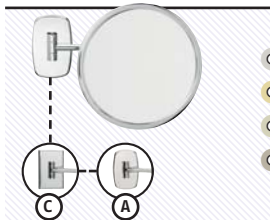

REFLET 24

3x 5x 3E 7E

FINISH	CASING COLOR	REFERENCE	3X	5X	3 OPT.	7 OPT.
○ Polished Chrome	Ivory	A24-12A0-110	$657	$657	$1,351	$1,463
● Polished Gold	Ivory	A24-12A0-210	$762	$762	$1,452	$1,562
○ Polished Nickel	Ivory	A24-12A0-310	$657	$657	$1,351	$1,463
● Titanium/Satin Nickel	Ivory	A24-12A0-320	$762	$762	$1,452	$1,562

▷ Single arm ▷ Total extension 11 1/2" from the wall ▷ Wall plate options : rectangle [C] / Oblong [A]