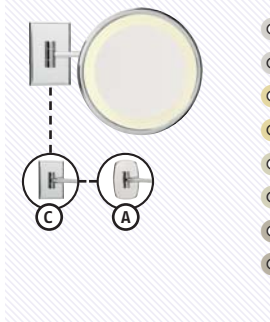

REFLET C 24

3x 5x 3E 7E

FINISH	CASING COLOR	REFERENCE	3X	5X	3 OPT.	7 OPT.
○ Polished Chrome	White	T24-12C1-110U	$1,126	$1,126	$1,751	$1,836
○ Polished Chrome	Silver	T24-12C1-111U	$1,175	$1,175	$1,786	$1,882
○ Polished Gold	White	T24-12C1-210U	$1,255	$1,255	$1,860	$1,970
○ Polished Gold	Golden	T24-12C1-212U	$1,301	$1,301	$1,899	$2,008
○ Polished Nickel	White	T24-12C1-310U	$1,126	$1,126	$1,751	$1,836
○ Polished Nickel	Silver	T24-12C1-311U	$1,175	$1,175	$1,786	$1,882
○ Titanium/Satin Nickel	White	T24-12C1-320U	$1,255	$1,255	$1,860	$1,970
○ Titanium/Satin Nickel	Silver	T24-12C1-321U	$1,301	$1,301	$1,899	$2,008

▷ Single arm ▷ Total extension 11 1/2" from the wall ▷ Direct wiring
▷ Wall plate options : rectangle [C] / Oblong [A]