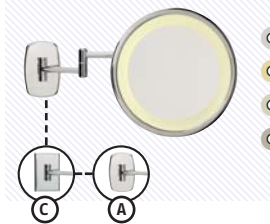

INFINI C 19

5x

FINISH	CASING COLOR	REFERENCE	3X	5X	3 OPT.	7 OPT.
☐ Polished Chrome	Lacquered white	T19-13A1-116U	-	$1,181	-	-
☐ Polished Gold	Lacquered white	T19-13A1-216U	-	$1,274	-	-
☐ Polished Nickel	Lacquered white	T19-13A1-316U	-	$1,181	-	-
☐ Titanium/ Satin Nickel	Lacquered white	T19-13A1-326U	-	$1,274	-	-

▷ Double arm ▷ Total extension 18" from the wall ▷ Direct wiring
▷ Wall plate options : rectangle [C] / Oblong [A]

CIRCULAR LIGHTED FREE STANDING MIRROR **7 1/2" DIAMETER** Fluorescent saver compact bulb ϵ 6w