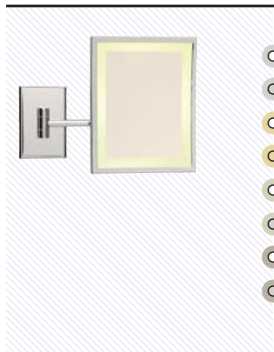

▷ Telescopic free standing mirror on cone-shaped foot ▷ Power cord

2 SQUARES

“SQUARE” LIGHTED WALL MOUNTED MIRRORS DIMENSION 9" X 7" Fluorescent saver compact bulb 6w

SQUARE LM BS

3x

FINISH	CASING COLOR	REFERENCE	3X	5X	3 OPT.	7 OPT.
Polished Chrome	Ivory	SQU-12C1-110U	\$1,093	-	-	-
Polished Chrome	Silver	SQU-12C1-111U	\$1,140	-	-	-
Polished Gold	Ivory	SQU-12C1-210U	\$1,219	-	-	-
Polished Gold	Golden	SQU-12C1-212U	\$1,263	-	-	-
Polished Nickel	Ivory	SQU-12C1-310U	\$1,093	-	-	-
Polished Nickel	Silver	SQU-12C1-311U	\$1,140	-	-	-
Titanium/Satin Nickel	Ivory	SQU-12C1-320U	\$1,219	-	-	-
Titanium/Satin Nickel	Silver	SQU-12C1-321U	\$1,263	-	-	-