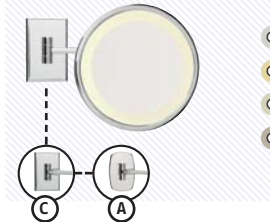

REFLET C 19

5x

FINISH	CASING COLOR	REFERENCE	3X	5X	3 OPT.	7 OPT.
☐ Polished Chrome	Lacquered white	T19-12C1-116U	-	$1,077	-	-
☐ Polished Gold	Lacquered white	T19-12C1-216U	-	$1,137	-	-
☐ Polished Nickel	Lacquered white	T19-12C1-316U	-	$1,077	-	-
☐ Titanium/ Satin Nickel	Lacquered white	T19-12C1-326U	-	$1,137	-	-

▷ Single arm ▷ Total extension 11 1/2" from the wall ▷ Direct wiring
▷ Wall plate options : rectangle [C] / Oblong [A]