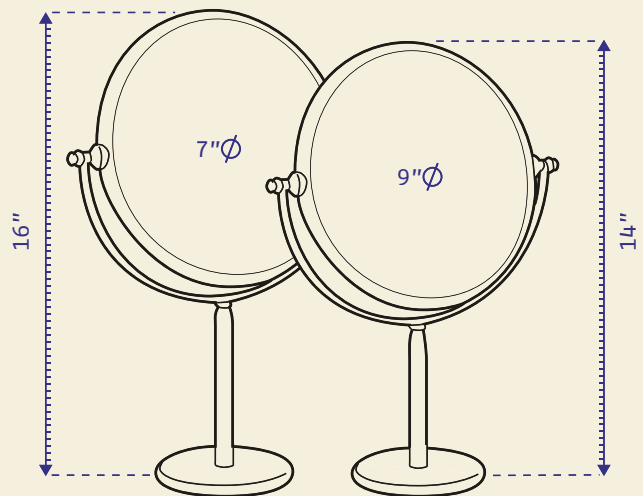

+ ARPIN

REVERSIBLE NON-ELECTRIC WALL MOUNTED MIRROR

ÉLYSÉE

7" DIAMETER

FINISH	CASING COLOR	REFERENCE	7X	9X
● Polished Chrome	-	ELY18-2BD-CH	$983	$915
● Polished Gold	-	ELY18-2BD-GO	$1,050	$1,086

9" DIAMETER

FINISH	CASING COLOR	REFERENCE	4X	7X
● Polished Chrome	-	ELY23-2BD-CH	$1,086	$1,112
● Polished Gold	-	ELY23-2BD-GO	$1,135	$1,161

▷ Double arm ▷ Total extension 14 1/4" from the wall

REVERSIBLE NON-ELECTRIC FREE STANDING MIRROR

PASSY

7" DIAMETER

FINISH	CASING COLOR	REFERENCE	7X	9X
● Polished Chrome	-	PAS18-2TP-CH	$600	$626
● Polished Gold	-	PAS18-2TP-GO	$645	$673

9" DIAMETER

FINISH	CASING COLOR	REFERENCE	4X	7X
● Polished Chrome	-	PAS23-2TP-CH	$688	$713
● Polished Gold	-	PAS23-2TP-GO	$720	$746